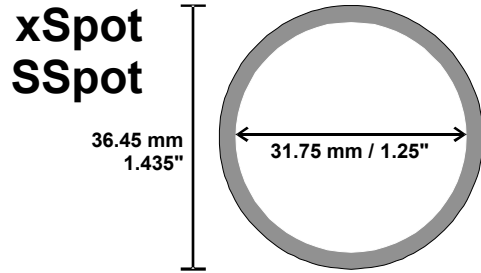

Gobo Sizing Chart

All images on this chart to scale. Please note that some fixtures may need trimming of the gobo.

Some fixtures are available in different configurations that accept different gobo sizes than the ones stated here. Dimmercity Light & Sound accepts no liability for incorrect data on this chart.

Copyright 2006 Dimmercity Light & Sound

Miscellaneous:

Gobo	Diameter	Image size
C	150 mm	112.5 mm
J	38.8 mm	25 mm
T	46.5 mm	38 mm
MAC500	27.8 mm	23 mm

AC Starlight	T
ADB 1K (except Europe Series) 2K Europe Series 59Z 500/650W DS 54, DW54	A A A M M
Altman 360Q, 1KL, Shakespeare	B
Arri Pocket Par	M
Berkey Colortran Color Arc Ellipsoidal Mini Ellipse	M A/B A/B
Bowens Monospot, Spotlight 1.5/3K Universal Focusing Spot Attachment	A/B/M M
Broncolor Pulsar Spot 4, Profile 11/26	A
CCT Silhouette, Project, Freedom Minulette/Helios	A/B M
Clay Paky Golden Scan, Superscan, Tigerscan Stage Scan, Stage Zoom 1200	G M
Coemar Accento Testa	M B
Dedolight Dedolight	M
Derksen GL 100 GL 200 GL 700	70mm 70mm 105mm
DHA Gecko Image Projector Chameleon Image Projector	E E
Elinchrom Minispot Spotlite 3000, Optical Zoom	D B
Enliten Callisto BP 75 Series	B D
ETC Source Four, Source Four Zoom Source Four Junior	A/B M