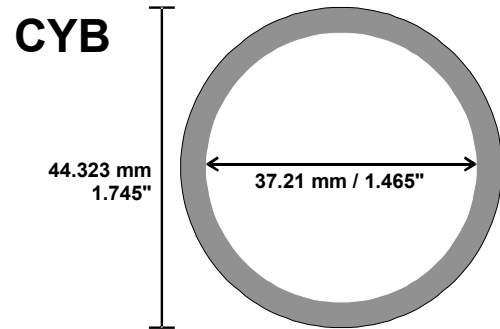

Gobo Sizing Chart

All images on this chart to scale. Please note that some fixtures may need trimming of the gobo.

Some fixtures are available in different configurations that accept different gobo sizes than the ones stated here. Dimmercity Light & Sound accepts no liability for incorrect data on this chart.

Copyright 2006 Dimmercity Light & Sound

Miscellaneous:

Gobo	Diameter	Image size
C	150 mm	112.5 mm
J	38.8 mm	25 mm
T	46.5 mm	38 mm
MAC500	27.8 mm	23 mm

AC Starlight	T
ADB 1K (except Europe Series) 2K Europe Series 59Z 500/650W DS 54, DW54	A A A M M
Altman 360Q, 1KL, Shakespeare	B
Arri Pocket Par	M
Berkey Colortran Color Arc Ellipsoidal Mini Ellipse	M A/B A/B
Bowens Monospot, Spotlight 1.5/3K Universal Focusing Spot Attachment	A/B/M M
Broncolor Pulsar Spot 4, Profile 11/26	A
CCT Silhouette, Project, Freedom Minulette/Helios	A/B M
Clay Paky Golden Scan, Superscan, Tigerscan Stage Scan, Stage Zoom 1200	G M
Coemar Accento Testa	M B
Dedolight Dedolight	M
Derksen GL 100 GL 200 GL 700	70mm 70mm 105mm
DHA Gecko Image Projector Chameleon Image Projector	E E
Elinchrom Minispot Spotlite 3000, Optical Zoom	D B
Enliten Callisto BP 75 Series	B D
ETC Source Four, Source Four Zoom Source Four Junior	A/B M