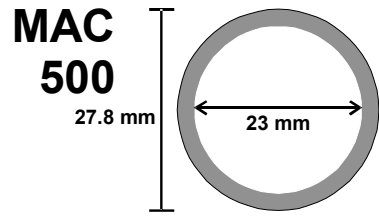

Gobo Sizing Chart

All images on this chart to scale. Please note that some fixtures may need trimming of the gobo.

Some fixtures are available in different configurations that accept different gobo sizes than the ones stated here. Dimmercity Light & Sound accepts no liability for incorrect data on this chart.

Copyright 2006 Dimmercity Light & Sound

Miscellaneous:

Gobo	Diameter	Image size
C	150 mm	112.5 mm
J	38.8 mm	25 mm
T	46.5 mm	38 mm
MAC500	27.8 mm	23 mm

AC Starlight	T
ADB 1K (except Europe Series) 2K Europe Series 59Z 500/650W DS 54, DW54	A A A M M
Altman 360Q, 1KL, Shakespeare	B
Arri Pocket Par	M
Berkey Colortran Color Arc Ellipsoidal Mini Ellipse	M A/B A/B
Bowens Monospot, Spotlight 1.5/3K Universal Focusing Spot Attachment	A/B/M M
Broncolor Pulsar Spot 4, Profile 11/26	A
CCT Silhouette, Project, Freedom Minulette/Helios	A/B M
Clay Paky Golden Scan, Superscan, Tigerscan Stage Scan, Stage Zoom 1200	G M
Coemar Accento Testa	M B
Dedolight Dedolight	M
Derksen GL 100 GL 200 GL 700	70mm 70mm 105mm
DHA Gecko Image Projector Chameleon Image Projector	E E
Elinchrom Minispot Spotlite 3000, Optical Zoom	D B
Enliten Callisto BP 75 Series	B D
ETC Source Four, Source Four Zoom Source Four Junior	A/B M